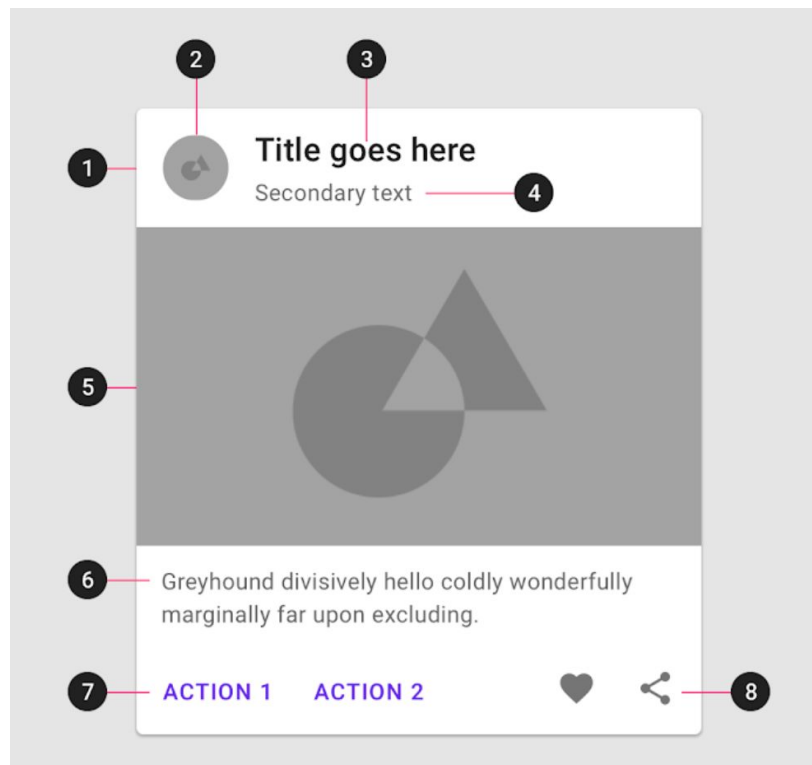

# Day 7

1. Card widget
2. Extracting widgets

# Card widget

Let's implement **Card** widgets to create **Alarms** screen

We shall also perform **Styling** with **Container's BoxDecoration** and **LinearGradient**

# Card Structure