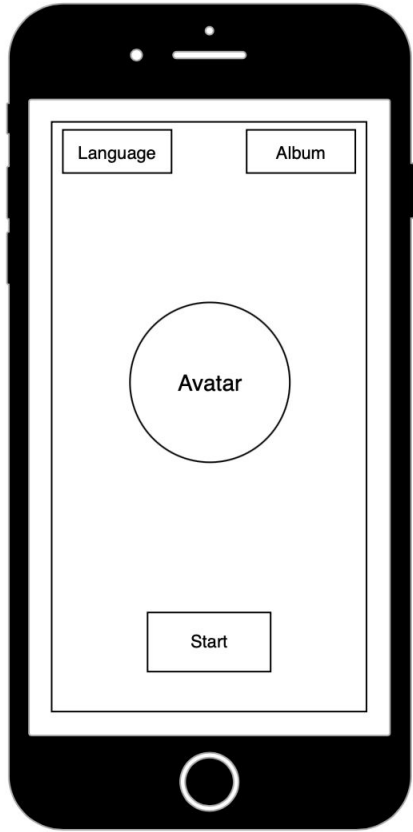

Day 12

1. Future Face Android Design
2. Creating Initial Screens and setting Routes

App Screen Flow

- **Splash Screen** (Language, View Album buttons)
- **Import Image Screen** (Import from Gallery & Camera buttons)
- **Editor Screen** (Proceed button to start processing)
- **Result Screen** (Save to Gallery & Album buttons)

Assignment

- Create **Splash** and **Import** screens